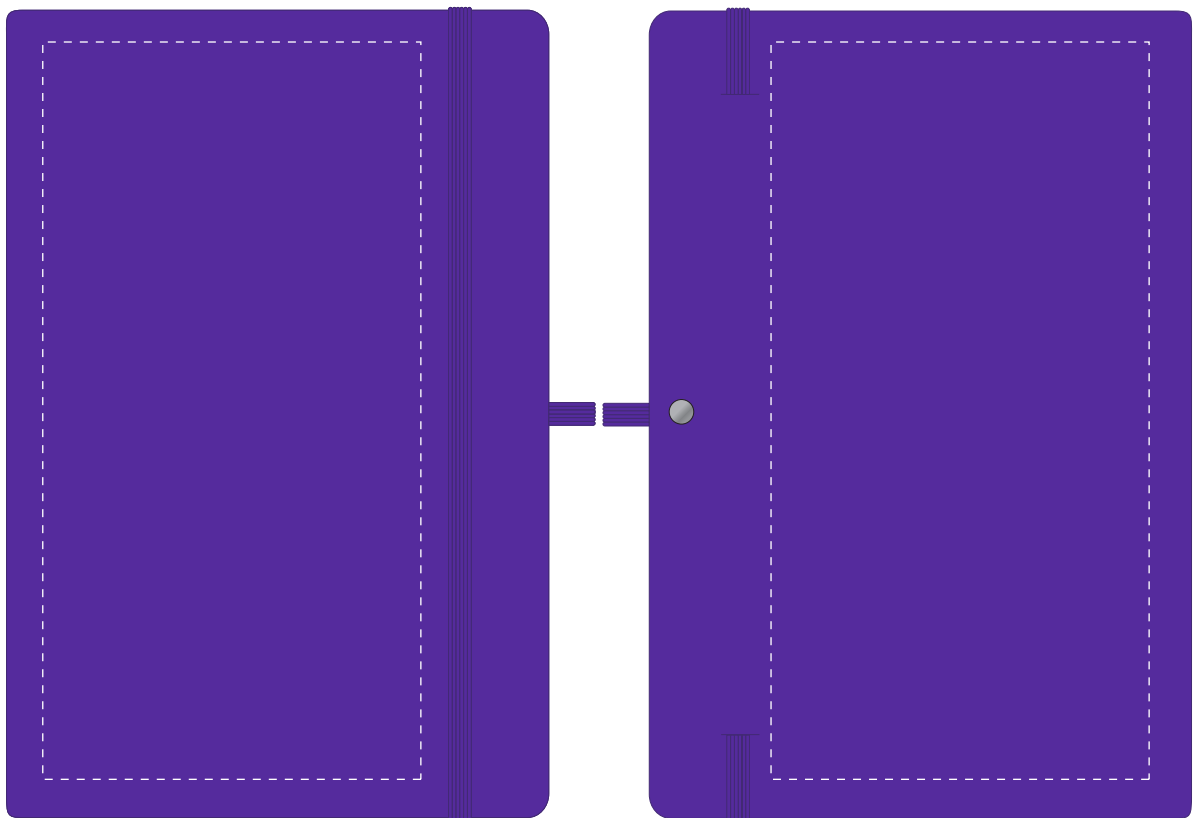

Your Ref:	Quantity:	Product Code: QS0745
Our Ref:	Version: 1	Product Colour: PURPLE

PRINTING CONCERNS:**PRODUCT INFO: DUE TO THE NATURE OF THE PRODUCT THE PRINT POSITION MAY VARY BY 2 - 3 MM**

We stock this item in the following colours

**PANTONE REFERENCE(S)**

- Colour 1
- Colour 1
- Colour 1
- Colour 1

Product Image for visualisation
- colours may vary

ARTWORK SCALE 50%

- CENTRED TO PRINT AREA
- CENTRED TO NOTEBOOK

The dashed line is to demonstrate print area and will not appear on your printed item

To proceed, please approve visual via the online system.

ARTWORK SCALE 100%
Max print area: 195mm x 100mm

ARTWORK SCALE 100%
Max print area: 195mm x 100mm